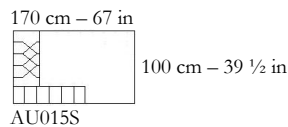

Chaise longue / Long chair