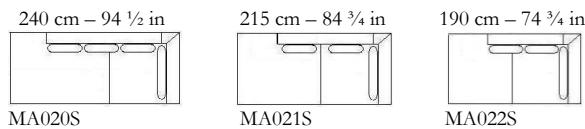

Penisole / Recamiere / Anreihsofa