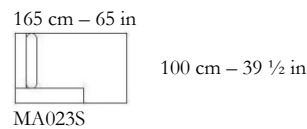

Chaise longue / Long chair